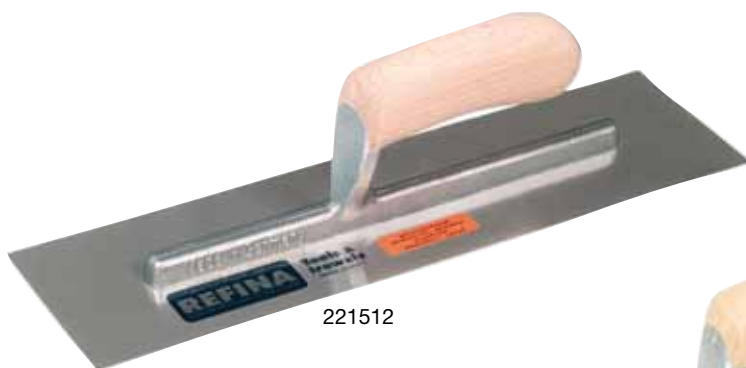

PLASTER & CEMENT TROWELS

PLASTERCRAFT CEMENT TROWELS

- chrome stainless steel trowels, rust free
- sizes from 11" to 14"
- fully riveted
- guaranteed one year for trade use
- produced with shaped wooden handle

These trowels are a range of quality trowels produced for trade use on plaster, cement and epoxy screed

The trowels are fully riveted and are produced in a range of lengths and widths

They are made from the finest chrome stainless steel for rust free use, tempered and cross ground
The trowels are produced with traditional wooden handle

221512

PLASTERCRAFT TROWELS

PLASTER & CEMENT TROWELS, 4³/₄" wide, for plaster, cement & render, chrome stainless steel - rust free

Stock no	Description	Size	Handle	£ ex VAT
221711	PX11 trowel 11"	280x120mm	wood	29.00
221712	PX12 trowel 12"	300x120mm	wood	30.00
221713	PX13 trowel 13"	330x120mm	wood	31.00
221714	PX14 trowel 14"	350x120mm	wood	39.00

PLASTER & CEMENT TROWELS, 4" wide, with stiffer blade for cement & render, chrome stainless steel - rust free

Stock no	Description	Size	Handle	£ ex VAT
221512	PC12 trowel 12"	300x100mm	wood	30.00
221514	PC14 trowel 14"	350x100mm	wood	33.00

PLASTER & CEMENT TROWELS, narrow, 3" wide, with narrow stiff blade, chrome stainless steel - rust free

Stock no	Description	Size	Handle	£ ex VAT
221311	PC11N trowel 11"	280x80mm	wood	29.00
221312	PC12N trowel 12"	300x80mm	wood	30.00