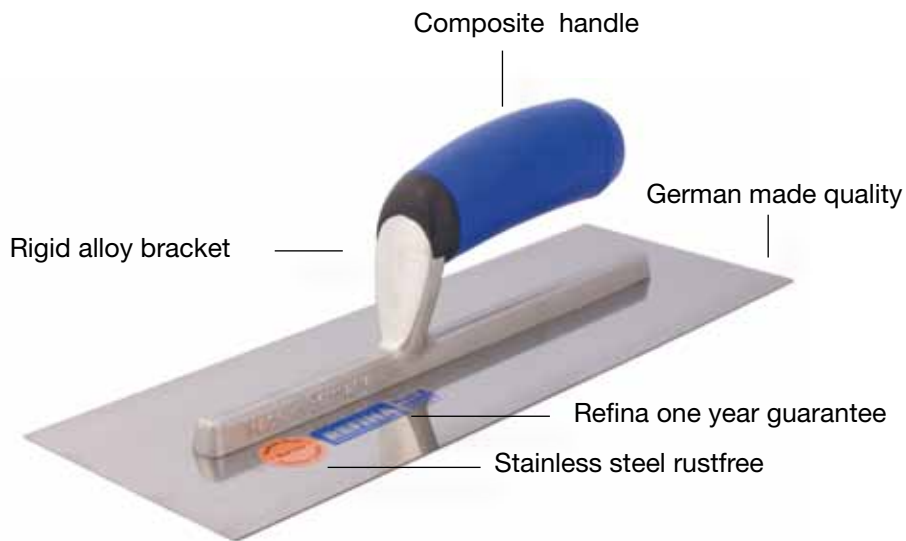

REFINA TROWELS

REFINA TROWELS

Refina supply one of the largest ranges of trade quality, specialist application ranges of tools and trowels in the UK for the plaster, render and drylining, paint and refurbishment, flooring, tiling and screed trades

All Refina labelled tools are produced in Germany, the UK or Europe

Marshalltown trowels are produced in the USA

Refina Plastercraft range of trowels are all produced from stainless steel and are rustfree

Tools are stocked for applying plasters and renders, lime mortars and traditional materials, epoxies and screeds

Modern building materials require specialist trade quality application tools. Refina stock many of those difficult to find tools

The Refina range includes the largest range of stainless steel trowels, plastic floats and sponge floats, aluminium rules, feather edges and levels

Service & Guarantee

All Refina tools are guranteed one year for trade use

REFINA tools are available for sale from merchants and equipment specialists across the UK mainland

You can order from your local merchant, by telephoning Refina or on line

Most orders can be despatched for next day delivery