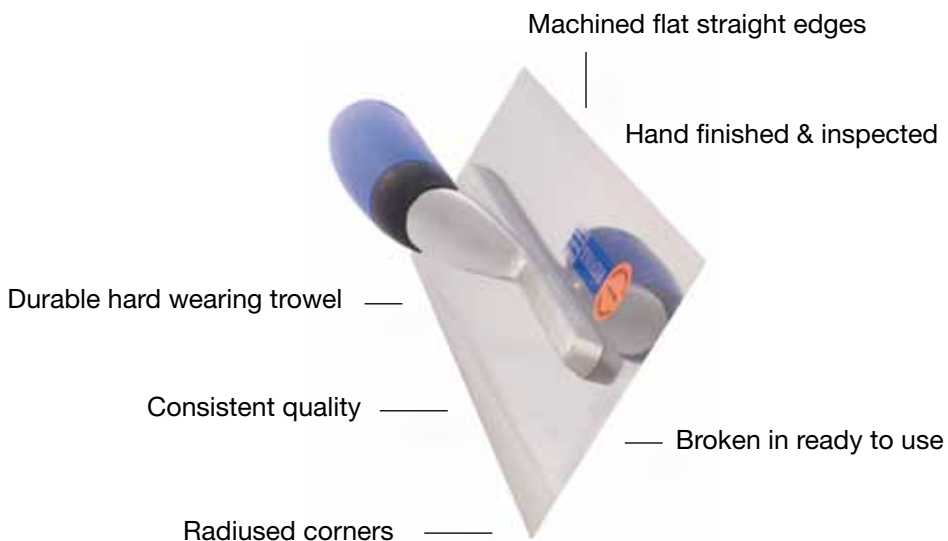

REFINA TROWELS

REFINA TROWELS

Refina supply one of the largest ranges of trade quality, specialist application ranges of tools and trowels in the UK for the plaster, render and drylining, paint and refurbishment, flooring, tiling and screed trades

All Refina labelled tools are produced in Germany, the UK or Europe

Marshalltown trowels are produced in the USA

Refina Plastercraft range of trowels are all produced from stainless steel and are rustfree

Tools are stocked for applying plasters and renders, lime mortars and traditional materials, epoxies and screeds

Modern building materials require specialist trade quality application tools. Refina stock many of those difficult to find tools

The Refina range includes the largest range of stainless steel trowels, plastic floats and sponge floats, aluminium rules, feather edges and levels

Service & Guarantee

All Refina tools are guranteed one year for trade use

REFINA tools are available for sale from merchants and equipment specialists across the UK mainland

You can order from your local merchant, by telephoning Refina or on line

Most orders can be despatched for next day delivery