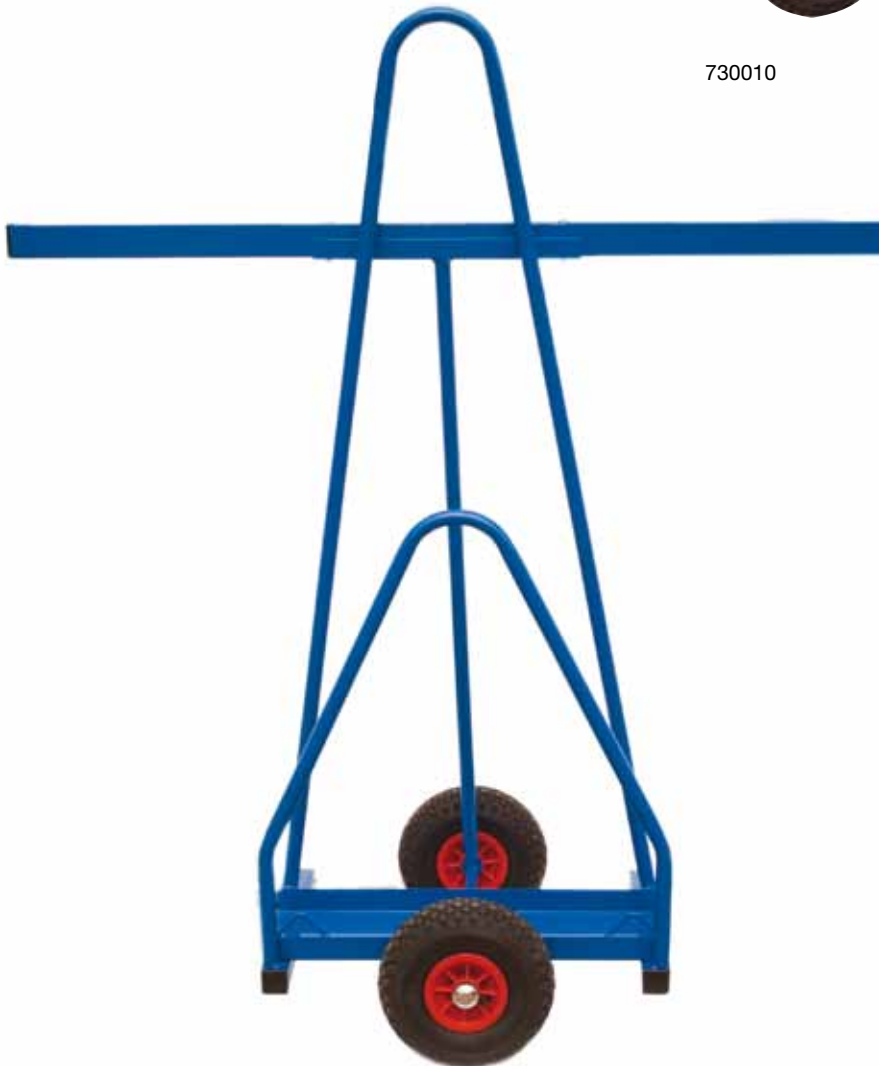

DRYWALL & BOARD TROLLEYS

BOARD TROLLEY

- easy handling of drywall boards
- wooden boards & sheet materials
- trolleys are produced with pneumatic tyres
- heavy duty tubular frames

The board trolleys are produced with rigid tubular frame and pneumatic tyres

The drywall trolleys are designed for easy handling of sheet and board materials

They are narrow enough to easily go through a doorway

730010

730020

BOARD TROLLEYS

BOARD TROLLEY, flat bed

Stock no	Description	Wheels ø	Capacity	Base	£ ex VAT
730010	short base	260mm pneumatic	200kg	90cm	79.00

BOARD TROLLEY, flat bed

Stock no	Description	Wheels ø	Capacity	Base	£ ex VAT
730020	long base	260mm pneumatic	200kg	180cm	149.00

SACK TRUCKS & FLAT BED TROLLEYS

SACK TRUCKS & TROLLEYS

- easy handling of bags & sacks
- heavy duty tubular frames
- folding base for easy transport

The tub trolley will lift and trolley 65 ltr round tubs

The turntable trolley is a heavy duty truck that will handle up to 1000kg

730080

730070

730090

MATERIAL HANDLING TROLLEYS

SACK TRUCK, folding base, for easy transport